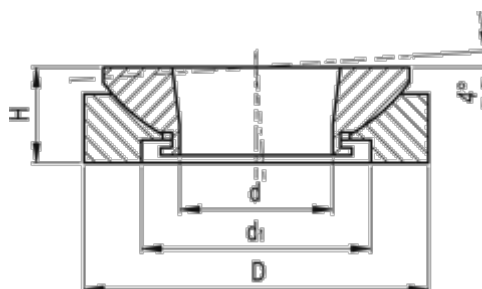

Data Sheet

Article number: 20350370NI
Description: E+G Levelling washer
GN 350.3-70-NI

Measures

D	= 70
d	= 36
d1	= 48
H	= 20
Max screw dimension	= M30
Static load (kN)	= 225
Weight (g)	= 372